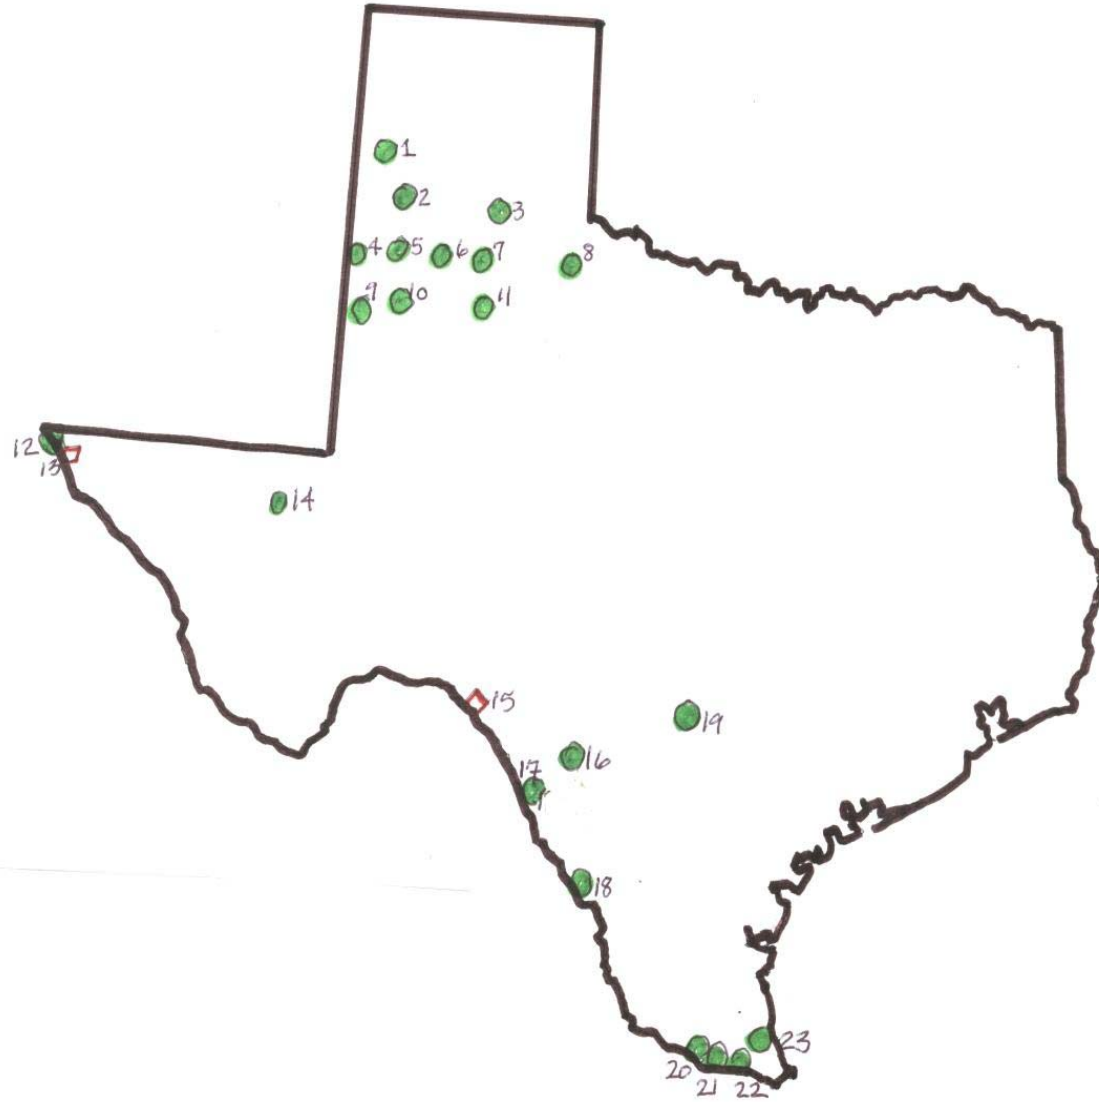

Location of 514/516 farmworker housing facilities in Texas

- | | |
|----|-------------------------------|
| 1 | Hereford |
| 2 | Dimmitt |
| 3 | Quitaque (foreclosed) |
| 4 | Muleshoe |
| 5 | Littlefield |
| 6 | Plainview |
| 7 | Floydada (closed for repairs) |
| 8 | Paducah |
| 9 | Morton |
| 10 | Anton |
| 11 | Lorenzo |
| 12 | El Paso |
| 13 | Socorro |
| 14 | Pecos (foreclosed) |
| 15 | Del Rio |
| 16 | Crystal City |
| 17 | Eagle Pass |
| 18 | Laredo |
| 19 | San Antonio |
| 20 | McAllen |
| 21 | Weslaco |
| 22 | San Juan |
| 23 | Raymondville |